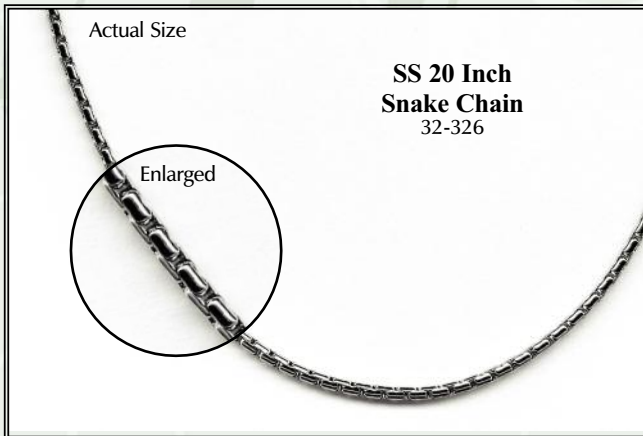

Stainless Steel Chains

SS Small Heart

32-314*

1.19" x .75", Nominal C.I.
Chain not included.

SS Large Cross

32-319*

1.31" x .84", Nominal C.I.
Chain not included.