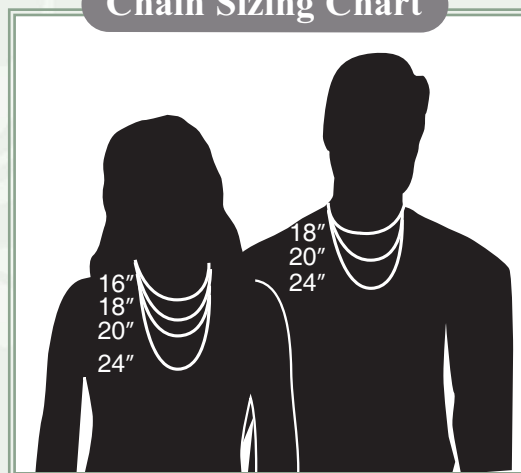

Chain Sizing Chart