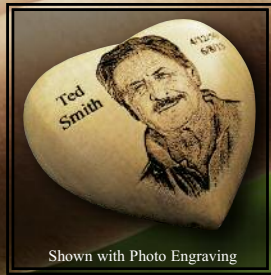

Wood Heart Keepsakes

30-H-500 Light or Dark

These solid wood heart keepsakes are hand-made with care and come in your choice of dark or light wood. Add personalization to this keepsake with an engraving for an additional charge. Wood heart keepsakes hold a small amount of cremains. Includes a black keepsake bag.

Patent #D731,738

2.75"H x 1.25"D x 3.25"W

CUSTOM ENGRAVING ADDITIONAL
*Front Only

PHOTO ENGRAVING ADDITIONAL
*Front Only