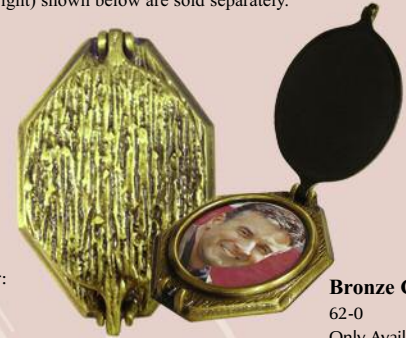

"My amazing mother deserves something special for her grave marker and the Life Portrait Porcelain Tile could not have been a better choice to memorialize her life."
-Alexandria

Optional Rings (Left) and Bronze Covers (right) shown below are sold separately.

- Tile only
- Tile with VHB Tape

5x7 Tile 62-12

13cm X 18cm; 5.12" x 7.09"

- Tile only
- Tile with VHB Tape

#6 Tile 62-6

11cm X 15cm; 4.33" x 5.91"

- Tile only
- Tile with VHB Tape

Bronze Ring

- 62-1
- Only Available for:
- #2 Tile
- #3 Tile
- #6 Tile

Bronze Cover

- 62-0
- Only Available for:
- #2 Tile
- #3 Tile

*Tiles are NOT Actual Size.
The Samples to the left
are scaled to relative tile sizes.