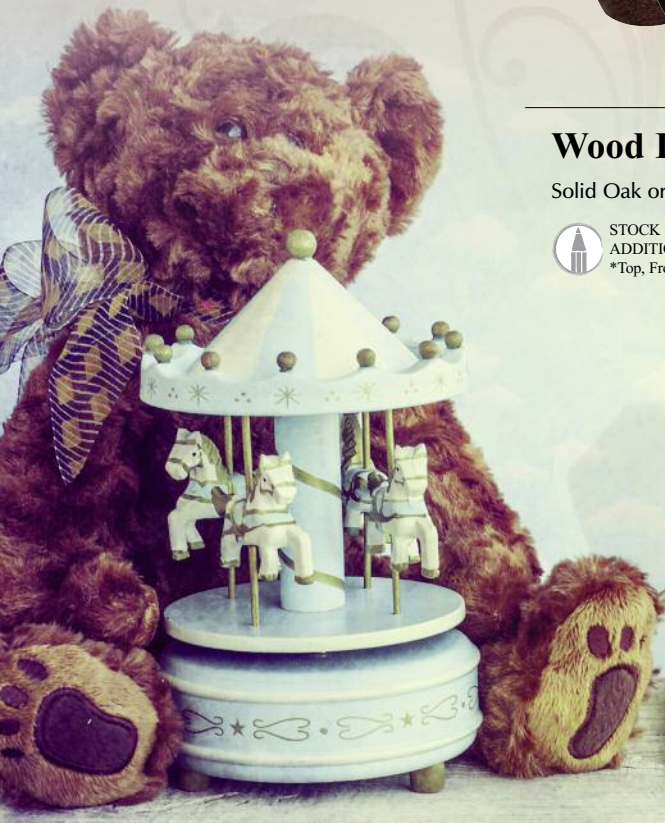

Solid Cherry
with Teddy Bear Engraving

Shown: Solid Oak with Teddy Bear (Design available
with pink or blue ribbon); Custom Photo Painting